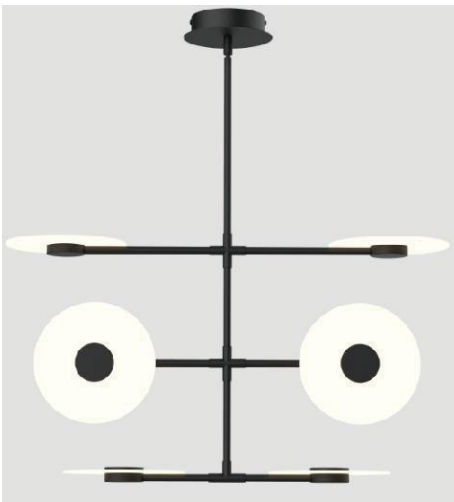

BK

X-4558

- Fixture Specification:
24W, 2000lm, CRI90, 3000K
36W, 3000lm, CRI90, 3000K
- FCC/IC/ETL/Energy Star listed

LED

RA>
90

CODE	Watts	CCT	Lumen
X-4558-CH4	24W	 3000K	2000 lm

LED

RA>
90

CODE	Watts	CCT	Lumen
X-4558-CH6	36W	 3000K	3000 lm