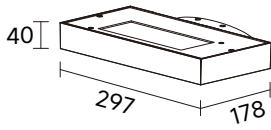

TRIAC 0-10V IP20 LED RA>90

CODE	Watts	CCT	Lumen
W5300A-322W	32W	● WL 2700K	2242 lm
W5300A-323W	32W	● WL 3000K	2312 lm
W5300B-322W	32W	● WL 2700K	2242 lm
W5300B-323W	32W	● WL 3000K	2312 lm
W5300C-322W	32W	● WL 2700K	2242 lm
W5300C-323W	32W	● WL 3000K	2312 lm