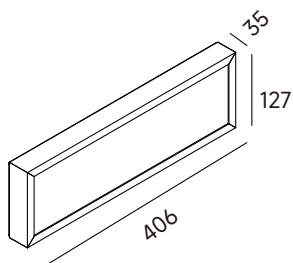

CODE	Watts	CCT	Lumen
59051	17W	3000K~4000K	1200 lm