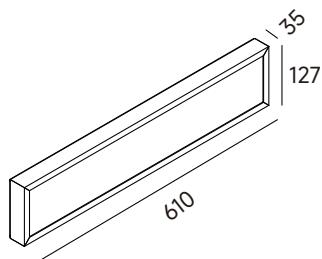

CODE	Watts	CCT	Lumen
59052	25W	3000K~4000K	2000 lm