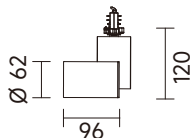

CODE

Watts

18031 / 18031L

50W max

TRIAC GU10 IP20