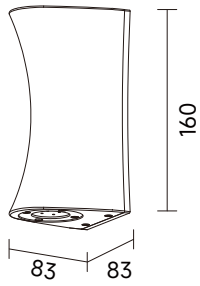

SV

TULIP

- Re-new in COB LED with better lighting distribution.
- Provides up-down lighting direction.
- IP44 design for outdoor usage.

IP44 LED

CODE	Watts	CCT	Lumen
S29-083F	4W*2	3000K	365 lm*2
S29-084F	4W*2	4000K	383 lm*2

IP44 LED

CODE	Watts	CCT	Lumen
S30-083F	4W*2	3000K	365 lm*2
S30-084F	4W*2	4000K	383 lm*2