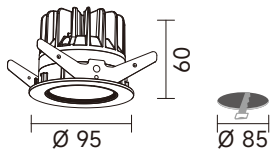

WH BK SV

Sunray

- Aluminum die casting with electrostatic powder coating.
- 99.8% aluminum reflector, Uniform Light.
- Black baffle for, anti - glare, frost glass, central frost and clear glass in option.
- Easy Installation and no damage to soft ceiling.
- 20253 / 20264 designed with dimmable and tunable function for deluxe retail business and high level hospitality.
- Triac / 0-10V / DALI function is in option.

60°

44°

DALI TRIAC LED IP44 IP20 0-10V RA>80 RA>90

CODE	Watts	CCT	Beam	Lumen
20255-103W	10W	WL 3000K	60°	825 lm
20255-104W	10W	NL 4000K	60°	907 lm

DIM+TUNE LED IP44 IP20 RA>80 RA>90

CODE	Watts	CCT	Beam	Lumen
20253-080W	8W	C 2700K-6500K	60°	640-700 lm

DALI TRIAC LED IP44 IP20 0-10V RA>80 RA>90

CODE	Watts	CCT	Beam	Lumen
20263-133F	13W	WL 3000K	46°	1115 lm
20263-134F	13W	NL 4000K	46°	1226 lm
20265-193L	19W	WL 3000K	40°	1433 lm
20265-194L	19W	NL 4000K	40°	1576 lm