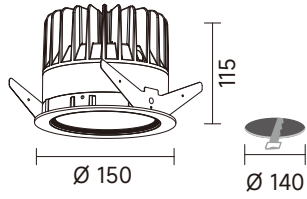

DALI

TRIAC

LED

IP44

IP20

0-10V

RA>
80

RA>
90

CODE	Watts	CCT	Beam	Lumen
20273-273F	27W	WL 3000K	48°	2367 lm
20273-274F	27W	NL 4000K	48°	2603 lm
20275-403F	40W	WL 3000K	44°	3462 lm
20275-404F	40W	NL 4000K	44°	3808 lm