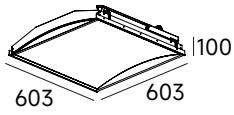

Troffer Series

WH

Scoop 22

Model	Watts	CCT	Lumen
5F2322A	27W	NL 4000 K	3564 lm
		cl 6000 K	3740 lm
	32W	NL 4000 K	4224 lm
		cl 6000 K	4435 lm