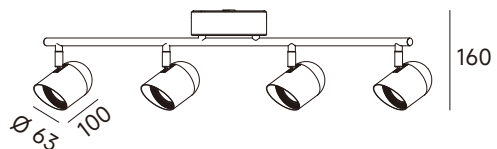

BZ

Samula

LED

IP20

RA>
90

665

CODE	Watts	CCT	Lumen
17206S4	22W	 2700K	1050 lm