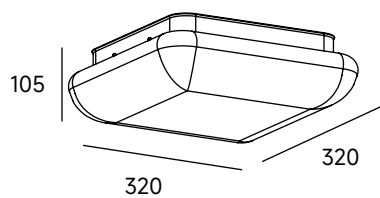

BZ **SV**

Saga

- Material: Material: Aluminum satin nickel finishing with Alabaster glass provides fantastic lighting, Option in White powder coating.
- Voltage: 220~240V.
- Non Dimmable.

LED

RA>
90

CODE	Watts	CCT	Lumen
4W4205	28W	 2700K	1500 lm