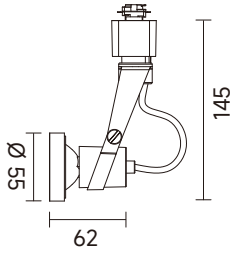

Light Source Replacment

- Re-new in COB LED with better lighting distribution ,Provides up-down lighting direction,IP65 design for outdoor usage.
- IP44 design with GU10 lamp holder.

WH BK SV

Simpo

TRIAC GU10 IP20

CODE

Watts

18313

50W

TRIAC E27 IP20

CODE

Watts

18321