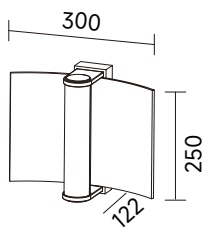

CODE	Watts	CCT	Lumen
S5414-1030	10W	WL 3000K	700 lm