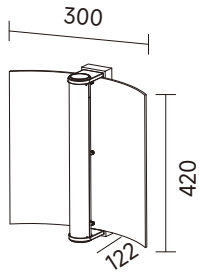

WH BK SV

SAILA

- Well made bent glass with water ripple pattern, 2 of length for option.
- SMD LED toward glass reflection without glaring.
- Good design for Lounge / Restaurant / Lobby...etc.

TRIAC IP20 LED RA>80 RA>90