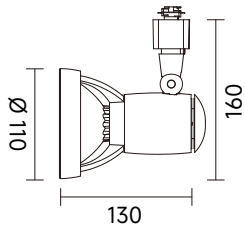

# Light Source Replacment

- Re-new in COB LED with better lighting distribution ,Provides up-down lighting direction,IP65 design for outdoor usage.
- IP44 design with GU10 lamp holder.

WH BK SV

# Rito

TRIAC E27 IP20

**CODE**

**Watts**

1903

100W

# Vetro

TRIAC E27 IP20

**CODE**

**Watts**

1432

100W