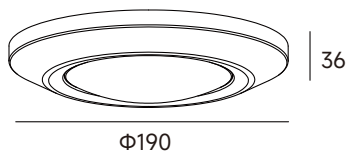

## Plato

- Material: Aluminum housing, polycarbonate diffuser, 2700/3000/3500/4000/5000K 5 CCT selectable, and single Color Temperature in option.
- Voltage: 220~240V.
- Triac dimming.

LED

RA>  
90

**CODE**