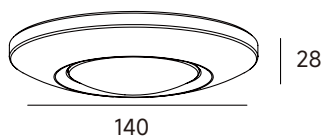

CODE

Watts

CCT

Lumen

4W4502

8W

3000K

500 lm