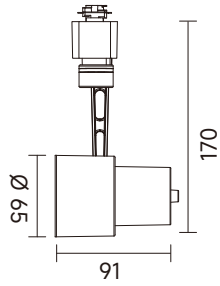

CODE

Watts

18532

100W