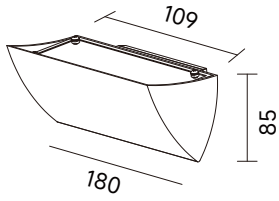

# PICO

- Aluminum die casting material,with electrostatic powder coating.
- Glass with seal protection in IP44.
- Top design for house number or colonades.

DALI

IP44

LED

RA>  
80

RA>  
90

CODE	Watts	CCT	Lumen
W6221-0720	7.2W	 2700K	316 lm
W6221-0730	7.2W	 3000K	379 lm
W6221-0740	7.2W	 4000K	416 lm