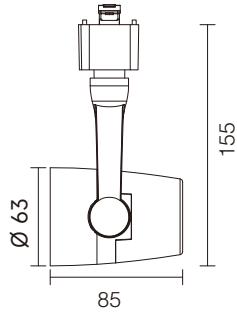

WH BK SV

Mosaic

- Aluminum die casting material, electrostatic powder coating.
- Designed in 7W and 10W on small and medium size of track head.
- Good for retail shop and residential.

22°

TRIAC LED IP20 RA>80 RA>90

CODE	Watts	CCT	Beam	Lumen
16181-072M	7W	WL 2700K	24°	584 lm
16181-073M	7W	WL 3000K	24°	611 lm
16181-074M	7W	NL 4000K	24°	642 lm

TRIAC LED IP20 RA>80 RA>90

CODE	Watts	CCT	Beam	Lumen
16182-102M	10W	WL 2700K	24°	840 lm
16182-103M	10W	WL 3000K	24°	884 lm
16182-104M	10W	NL 4000K	24°	972 lm