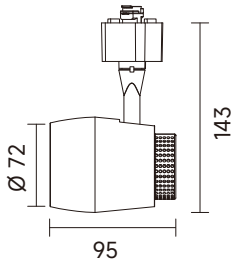

WH BK SV

Mondo

- Aluminum die casting material,electrostatic powder coating.
- Designed in 7W and 10W on small and medium size of track head.
- Good for retail shop and residential.

24°

DALI TRIAC LED IP20 0-10V RA>80 RA>90

CODE	Watts	CCT	Beam	Lumen
16121-072M	7W	WL 2700K	24°	584 lm
16121-073M	7W	WL 3000K	24°	611 lm
16121-074M	7W	NL 4000K	24°	642 lm

DALI TRIAC LED IP20 0-10V RA>80 RA>90

CODE	Watts	CCT	Beam	Lumen
16122-102M	10W	WL 2700K	24°	840 lm
16122-103M	10W	WL 3000K	24°	884 lm
16122-104M	10W	NL 4000K	24°	972 lm