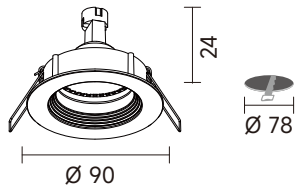

TRIAC Gx5.3 IP20

CODE

Watts

2637

50W max

TRIAC G4 IP20

CODE

Watts

2039

50W max

TRIAC Gx5.3 IP20

CODE

Watts

2639

50W max