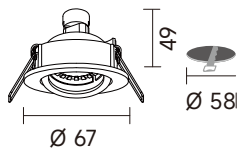

TRIAC Gx5.3 IP20

CODE

Watts

2637

50W max

TRIAC G4 IP20

CODE

Watts

2039

50W max

TRIAC Gx5.3 IP20

CODE

Watts

2639

50W max