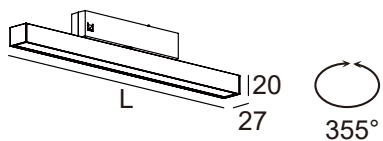

·Swivel and functional design for task light.

·300mm and 500mm 2 sizes for option.

LED	DC 48V	IP20	CRI >90
-----	-----------	------	------------

Code	Watts	CCT	Lumens	Beam	L
<b>MT5506</b>	14 W	3000 K	700 lm	100°	300 mm
<b>MT5507</b>	22 W	3000 K	1400 lm	100°	500 mm