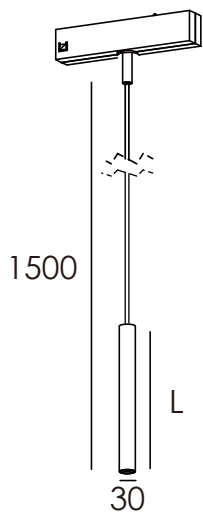

- Tiny aperture 30mm only, tubular design with 300mm, 600mm, and 900mm length,
- 1.5M cable to be adjustable by ease of cutting cable in adaptor.
- Designed for bar or somewhere needs very soft light.

LED	DC 48V	IP20	CRI >90
-----	-----------	------	------------

Code	Watts	CCT	Lumens	Beam	L
MT5421P	5 W	3000 K	300 lm	26°	300mm
MT5422P	5 W	3000 K	300 lm	26°	600mm
MT5423P	5 W	3000 K	300 lm	26°	900mm