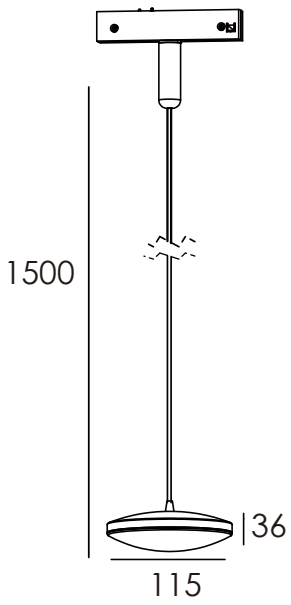

- Disc shade with 15w 900 lm suitable for larger place.
- 1.5M cable to be adjustable by ease of cutting cable in adaptor.

LED	DC 48V	IP20	CRI >90
-----	-----------	------	------------

Code	Watts	CCT	Lumens	Beam
------	-------	-----	--------	------

MT5420P	15 W	3000 K	900 lm	120°
----------------	------	--------	--------	------