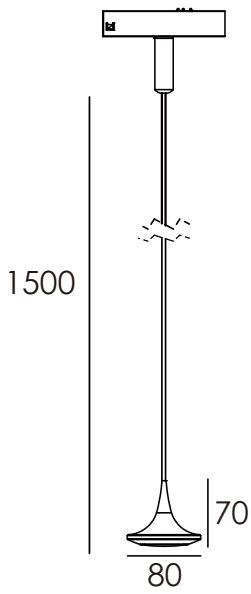

- Glory design, with flush light suitable for island table.
- 1.5M cable to be adjustable by ease of cutting cable in adaptor.

LED	DC 48V	IP20	CRI >90
-----	-----------	------	------------

Code	Watts	CCT	Lumens	Beam
------	-------	-----	--------	------

MT5419P	8W	3000 K	560 lm	120°
----------------	----	--------	--------	------