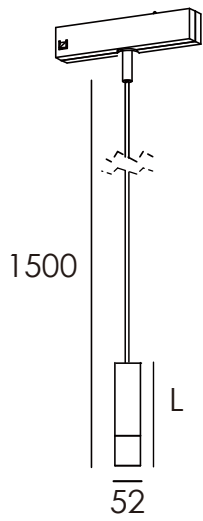

- Crystal clear surface with frost underneath PMMA lamp shade creates even soft light.
- Flush general light, perfect selection for island table, long bar, home decorative.
- 1.5M cable to be adjustable by ease of cutting cable in adaptor.

LED	DC 48V	IP20	CRI >90
-----	-----------	------	------------

Code	Watts	CCT	Lumens	Beam	L
MT5417P	7 W	3000 K	300 lm	120°	210 mm