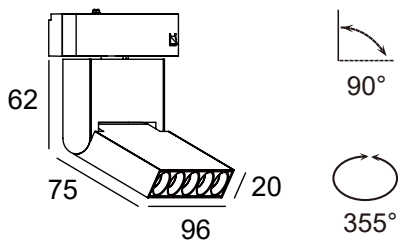

·90 degree swivel and 355 degree rotation.

·Functional design for shop and display.

LED	DC 48V	IP20	CRI >90
-----	-----------	------	------------

Code	Watts	CCT	Lumens	Beam
MT5401	7 W	3000 K	510 lm	26°