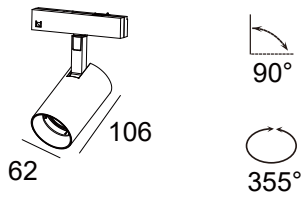

- Aluminum die cast with fine powder coating.
- Anti-glare designed suitable for shop and display.

LED	DC 48V	IP20	CRI >90
-----	-----------	------	------------

Code	Watts	CCT	Lumens	Beam
------	-------	-----	--------	------