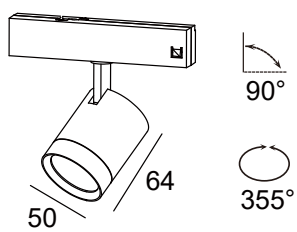

- Aluminum die cast with fine machining and powder coating.
- Ease of replace accessories by release front ring.

LED	DC 48V	IP20	CRI >90
-----	-----------	------	------------

Code	Watts	CCT	Lumens	Beam
------	-------	-----	--------	------