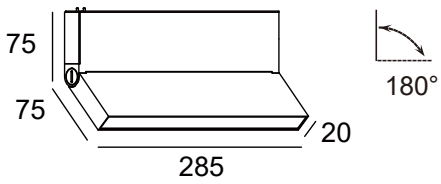

- High lumen output to 1400lm with silky soft light.
- Excellent general light in large space.

LED	DC 48V	IP20	CRI >90
-----	-----------	------	------------

Code	Watts	CCT	Lumens	Beam
------	-------	-----	--------	------