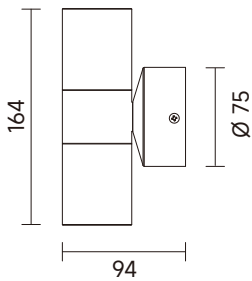

CODE	Watts	CCT	Lumen
4W6152-0220	2W	WL 2700K	110 lm