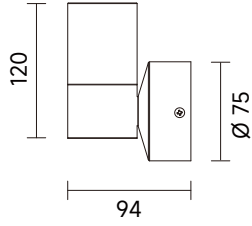

SV

MARIANI

- Aluminum die casting material,
- IP44 design for outdoor usage.
- Polyester diffuser UV protection.
- Line Voltage LED design with no driver less 30% flickering.

IP44 LED RA>80

CODE	Watts	CCT	Lumen
4W6152-0220	2W	WL 2700K	110 lm