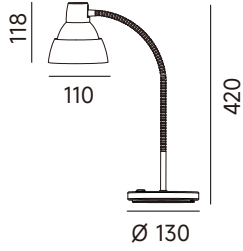

SV

Lotus

TRIAC LED IP20 RA>80

CODE	Watts	CCT	Lumen
5A1610N-84	4.8W	WL 2700K	270 lm

TRIAC LED IP20 RA>80

CODE	Watts	CCT	Lumen
5A1620N-84	4.8W	WL 2700K	270 lm