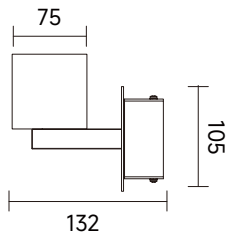

WH BK SV

LILO

- Aluminum die casting material, Soft light.
- Suitable for Restaurant / Pathway / Lounge etc.

IP20 LED RA>80 RA>90

CODE	Watts	CCT	Lumen
W1629-0330	3W	WL 3000K	85 lm

IP20 LED RA>80 RA>90

CODE	Watts	CCT	Lumen
W1682-0330	3W	WL 3000K	85 lm