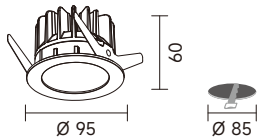

CODE	Watts	CCT	Beam	Lumen
2015N-102O	10W	WL 2700K	94°	495 lm
2015N-103O	10W	WL 3000K	94°	510 lm
2015N-104O	10W	NL 4000K	94°	561 lm

TRIAC LED IP20 IP44 RA>80 RA>90

CODE	Watts	CCT	Beam	Lumen
2016N-192O	19W	WL 2700K	96°	1210 lm
2016N-193O	19W	WL 3000K	96°	1247 lm
2016N-194O	19W	NL 4000K	96°	1372 lm