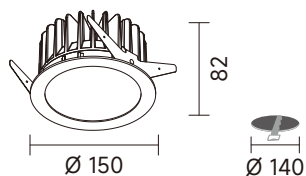

WH BK SV

Jazz

- Aluminum die casting, Electrostatic powder coating.
- Polycarbon difusser, Uniform Light.
- No driver needed, Easy Installation and no damage to soft ceiling, Eco design.

96°

LED IP20 IP44 RA>80 RA>90

CODE	Watts	CCT	Beam	Lumen
2015N-102O	10W	WL 2700K	94°	495 lm
2015N-103O	10W	WL 3000K	94°	510 lm
2015N-104O	10W	NL 4000K	94°	561 lm

TRIAC LED IP20 IP44 RA>80 RA>90

CODE	Watts	CCT	Beam	Lumen
2016N-192O	19W	WL 2700K	96°	1210 lm
2016N-193O	19W	WL 3000K	96°	1247 lm
2016N-194O	19W	NL 4000K	96°	1372 lm

TRIAC LED IP20 IP44 RA>80 RA>90

CODE	Watts	CCT	Beam	Lumen
2017N-252O	25W	WL 2700K	100°	1536 lm
2017N-253O	25W	WL 3000K	100°	1583 lm
2017N-254O	25W	NL 4000K	100°	1742 lm