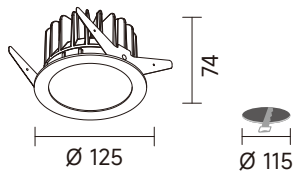

CODE	Watts	CCT	Beam	Lumen
2015N-102O	10W	WL 2700K	94°	495 lm
2015N-103O	10W	WL 3000K	94°	510 lm
2015N-104O	10W	NL 4000K	94°	561 lm

TRIAC LED IP20 IP44 RA>80 RA>90

CODE	Watts	CCT	Beam	Lumen
2016N-192O	19W	WL 2700K	96°	1210 lm
2016N-193O	19W	WL 3000K	96°	1247 lm
2016N-194O	19W	NL 4000K	96°	1372 lm

TRIAC LED IP20 IP44 RA>80 RA>90

CODE	Watts	CCT	Beam	Lumen
2017N-252O	25W	WL 2700K	100°	1536 lm
2017N-253O	25W	WL 3000K	100°	1583 lm
2017N-254O	25W	NL 4000K	100°	1742 lm