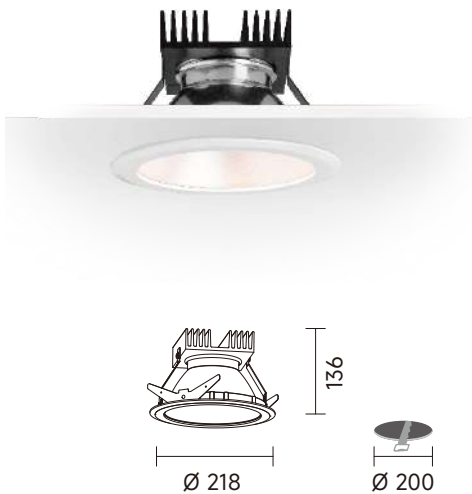

WH BK SV

In-Focus

- Aluminum die cast material with electrostatic powder coating for durability, deep baffle free of light glaring.
- Good design for retail shop and store.
- 99.8% aluminum reflector with excellent light distribution.
- Triac / 0-10v / Dali function is in option.
- Emergency lighting designed in 3 hours available upon inquiry.

60°

DALI TRIAC LED IP44 IP20 0-10V RA>80 RA>90

CODE	Watts	CCT	Beam	Lumen
8915-2030	20W	WL 3000K	78°	1676 lm
8915-2040	20W	NL 4000K	78°	1843 lm
8915-3030	30W	WL 3000K	78°	2268 lm
8915-3040	30W	NL 4000K	78°	2495 lm

DALI TRIAC LED IP44 IP20 0-10V RA>80 RA>90

CODE	Watts	CCT	Beam	Lumen
8916-403W	40W	WL 3000K	60°	3211 lm
8916-404W	40W	NL 4000K	60°	3532 lm

DALI TRIAC LED IP44 IP20 0-10V RA>80 RA>90

CODE	Watts	CCT	Beam	Lumen
8458-403W	40W	WL 3000K	60°	3325 lm
8458-404W	40W	NL 4000K	60°	3657 lm