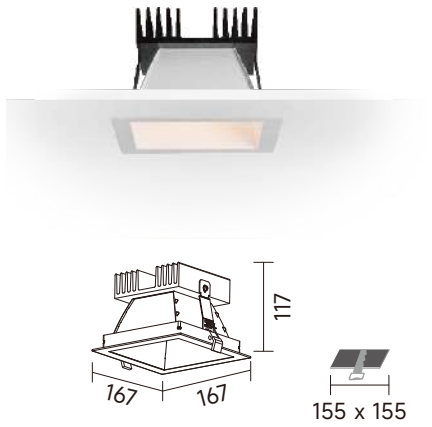

WH BK SV

In-Focus

- Aluminum die cast material with electrostatic powder coating for durability, deep baffle free of light glaring.
- Good design for retail shop and store.
- 99.8% aluminum reflector with excellent light distribution.
- Triac / 0-10v / Dali function is in option.
- Emergency lighting designed in 3 hours available upon inquiry.

60°

DALI TRIAC LED IP44 IP20 0-10V RA>80 RA>90

CODE	Watts	CCT	Beam	Lumen
8915-2030	20W	WL 3000K	78°	1676 lm
8915-2040	20W	NL 4000K	78°	1843 lm
8915-3030	30W	WL 3000K	78°	2268 lm
8915-3040	30W	NL 4000K	78°	2495 lm

DALI TRIAC LED IP44 IP20 0-10V RA>80 RA>90

CODE	Watts	CCT	Beam	Lumen
8916-403W	40W	WL 3000K	60°	3211 lm
8916-404W	40W	NL 4000K	60°	3532 lm

DALI TRIAC LED IP44 IP20 0-10V RA>80 RA>90

CODE	Watts	CCT	Beam	Lumen
8458-403W	40W	WL 3000K	60°	3325 lm
8458-404W	40W	NL 4000K	60°	3657 lm