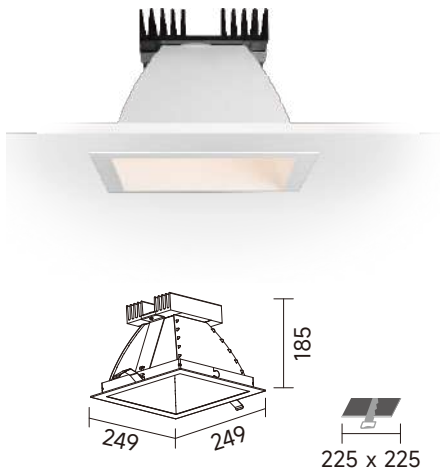

WH BK SV

In-Focus

- Aluminum die cast material with electrostatic powder coating for durability, deep baffle free of light glaring.
- Good design for retail shop and store.
- 99.8% aluminum reflector with excellent light distribution.
- Triac / 0-10v / Dali function is in option.
- Emergency lighting designed in 3 hours available upon inquiry.

60°

DALI TRIAC LED IP44 IP20 0-10V RA>80 RA>90

CODE	Watts	CCT	Beam	Lumen
8915-2030	20W	WL 3000K	78°	1676 lm
8915-2040	20W	NL 4000K	78°	1843 lm
8915-3030	30W	WL 3000K	78°	2268 lm
8915-3040	30W	NL 4000K	78°	2495 lm

DALI TRIAC LED IP44 IP20 0-10V RA>80 RA>90

CODE	Watts	CCT	Beam	Lumen
8916-403W	40W	WL 3000K	60°	3211 lm
8916-404W	40W	NL 4000K	60°	3532 lm

DALI TRIAC LED IP44 IP20 0-10V RA>80 RA>90

CODE	Watts	CCT	Beam	Lumen
8458-403W	40W	WL 3000K	60°	3325 lm
8458-404W	40W	NL 4000K	60°	3657 lm