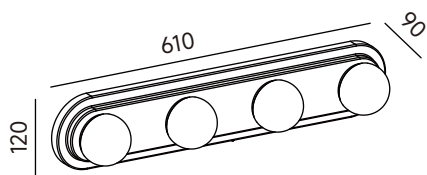

CODE

Watts

CCT

Lumen

59004

29W

2700K

2100 lm