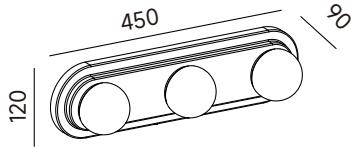

LED

RA>
90

CODE

Watts

CCT

Lumen

59003

21W

2700K

1500 lm

LED

RA>
90