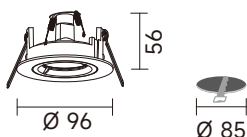

## Holo series overview

- Universal fixture designed in LED module, Gx5.3 MR16 and GU10 QPAR16, Up and down ceiling support is locked by screw driver, Good for soft ceiling, 15 kinds of diffuser in option, trimless design with ceiling ring.
- Metal sheet with electrostatic powder coating, Very thin trim 1 mm only, Oval hole with 30 degree tilt on light source, Black color on core without light leak.
- Aluminum die casting material. The removable core to replace the light source without damage to the ceiling, various selections on LED module, Gx5.3 MR16 and GU10, QPAR16.

# Holo

DALI TRIAC LED IP20 0-10V RA>80 RA>90

CODE	Watts	CCT	Beam	Lumen
2091U-072S	7W	● WL 2700K	18°	771 lm
2091U-072L	7W	● WL 2700K	36°	747 lm
2091U-073S	7W	● WL 3000K	18°	795 lm
2091U-073L	7W	● WL 3000K	36°	770 lm
2091U-074S	7W	● NL 4000K	18°	875 lm
2091U-074L	7W	● NL 4000K	36°	847 lm
2091U-092S	9W	● WL 2700K	18°	943 lm
2091U-092L	9W	● WL 2700K	36°	917 lm
2091U-093S	9W	● WL 3000K	18°	972 lm
2091U-093L	9W	● WL 3000K	36°	945 lm
2091U-094S	9W	● NL 4000K	18°	1070 lm
2091U-094L	9W	● NL 4000K	36°	1040 lm

TRIAC GX5.3 IP20

CODE	Watts
2091M	50W max

TRIAC GU10 IP20

CODE	Watts
2091G	50W max

DALI TRIAC LED IP20 0-10V RA>80 RA>90

CODE	Watts	CCT	Beam	Lumen
2091SU-072S	7W	WL 2700K	18°	771 lm
2091SU-072L	7W	WL 2700K	36°	747 lm
2091SU-073S	7W	WL 3000K	18°	795 lm
2091SU-073L	7W	WL 3000K	36°	770 lm
2091SU-074S	7W	NL 4000K	18°	875 lm
2091SU-074L	7W	NL 4000K	36°	847 lm
2091SU-092S	9W	WL 2700K	18°	943 lm
2091SU-092L	9W	WL 2700K	36°	917 lm
2091SU-093S	9W	WL 3000K	18°	972 lm
2091SU-093L	9W	WL 3000K	36°	945 lm
2091SU-094S	9W	NL 4000K	18°	1070 lm
2091SU-094L	9W	NL 4000K	36°	1040 lm