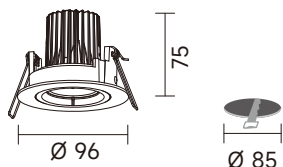

## Holo series overview

- Universal fixture designed in LED module, Gx5.3 MR16 and GU10 QPAR16, Up and down ceiling support is locked by screw driver, Good for soft ceiling, 15 kinds of diffuser in option, trimless design with ceiling ring.
- Metal sheet with electrostatic powder coating, Very thin trim 1 mm only, Oval hole with 30 degree tilt on light source, Black color on core without light leak.
- Aluminum die casting material. The removable core to replace the light source without damage to the ceiling, various selections on LED module, Gx5.3 MR16 and GU10, QPAR16.

# Holo

DALI TRIAC LED IP20 0-10V RA>80 RA>90

CODE	Watts	CCT	Beam	Lumen
2091U-072S	7W	● WL 2700K	18°	771 lm
2091U-072L	7W	● WL 2700K	36°	747 lm
2091U-073S	7W	● WL 3000K	18°	795 lm
2091U-073L	7W	● WL 3000K	36°	770 lm
2091U-074S	7W	● NL 4000K	18°	875 lm
2091U-074L	7W	● NL 4000K	36°	847 lm
2091U-092S	9W	● WL 2700K	18°	943 lm
2091U-092L	9W	● WL 2700K	36°	917 lm
2091U-093S	9W	● WL 3000K	18°	972 lm
2091U-093L	9W	● WL 3000K	36°	945 lm
2091U-094S	9W	● NL 4000K	18°	1070 lm
2091U-094L	9W	● NL 4000K	36°	1040 lm

TRIAC GX5.3 IP20

CODE	Watts
2091M	50W max

TRIAC GU10 IP20

CODE	Watts
2091G	50W max

DALI TRIAC LED IP20 0-10V RA>80 RA>90

CODE	Watts	CCT	Beam	Lumen
2091SU-072S	7W	WL 2700K	18°	771 lm
2091SU-072L	7W	WL 2700K	36°	747 lm
2091SU-073S	7W	WL 3000K	18°	795 lm
2091SU-073L	7W	WL 3000K	36°	770 lm
2091SU-074S	7W	NL 4000K	18°	875 lm
2091SU-074L	7W	NL 4000K	36°	847 lm
2091SU-092S	9W	WL 2700K	18°	943 lm
2091SU-092L	9W	WL 2700K	36°	917 lm
2091SU-093S	9W	WL 3000K	18°	972 lm
2091SU-093L	9W	WL 3000K	36°	945 lm
2091SU-094S	9W	NL 4000K	18°	1070 lm
2091SU-094L	9W	NL 4000K	36°	1040 lm