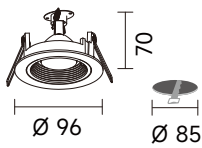

CODE	Watts
20971M	50W max

TRIAC GU10 IP20