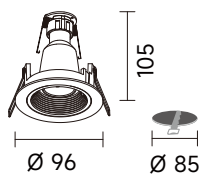

CODE	Watts
20972G	50W max