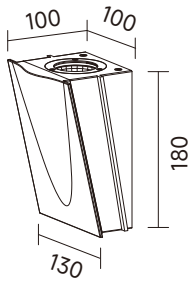

SV

GIRO

- Aluminum die casting material,with electrostatic powder coating.
- IP65 for outdoor.

DALI

IP65

LED

RA>
80RA>
90

CODE	Watts	CCT	Lumen
S31-103S	10W	WL 3000K	1010 lm
S31-103M	10W	WL 3000K	978 lm
S31-103L	10W	WL 3000K	978 lm
S31-103W	10W	WL 3000K	884 lm
S31-104S	10W	NL 4000K	1111 lm
S31-104M	10W	NL 4000K	1076 lm
S31-104L	10W	NL 4000K	1076 lm
S31-104W	10W	NL 4000K	972 lm