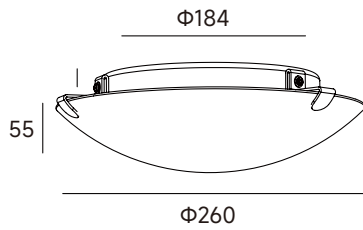

SV

Clipper

- Material: Aluminum housing with metal clips in satin nickel, Frost casting glass for soft light distribution.
- Voltage: 220-240V.
- Non Dimmable.

LED

RA>
90

CODE	Watts	CCT	Lumen
4W4206	20W	 2700K	1350 lm