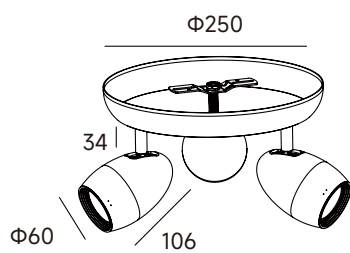

## Cascade

- Material: Aluminum.
- Voltage: 220~240V.
- Non Dimmable.

LED

RA>  
90

CODE	Watts	CCT	Lumen
1613R3	17W	WL 2700K	850 lm