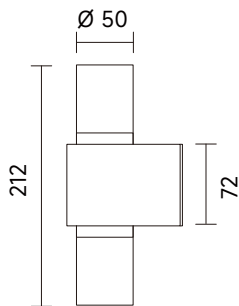

WH BK SV

CUBIC

- Re-new in COB LED with better lighting distribution, Provides up-down lighting direction, IP65 design for outdoor usage.
- IP44 design with GU10 lamp holder.

TRIAC IP65 IP44 LED RA>80

CODE	Watts	CCT	Lumen
4W6103A-0630	6W	3000K	226 lm

TRIAC IP65 IP44 LED RA>80

CODE	Watts	CCT	Lumen
4W6102A-1230	6W*2	3000K	452 lm

TRIAC IP65 IP44 GU10

CODE

Watts

W6113i

50W

TRIAC IP65 IP44 GU10