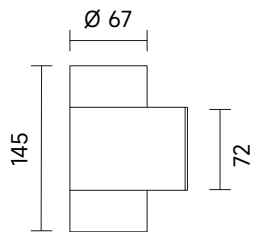

CODE

Watts

W6112i

50W*2