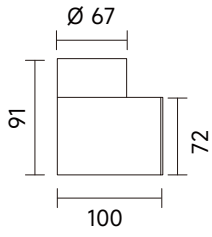

TRIAC IP65 IP44 GU10

CODE

Watts

W6113i

50W

TRIAC IP65 IP44 GU10