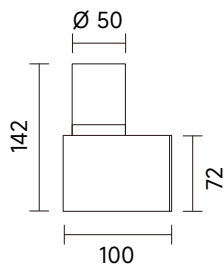

WH BK SV

CUBIC

- Re-new in COB LED with better lighting distribution, Provides up-down lighting direction, IP65 design for outdoor usage.
- IP44 design with GU10 lamp holder.

TRIAC IP65 IP44 LED RA>80

CODE	Watts	CCT	Lumen
4W6103A-0630	6W	3000K	226 lm

TRIAC IP65 IP44 LED RA>80

CODE	Watts	CCT	Lumen
4W6102A-1230	6W*2	3000K	452 lm

TRIAC IP65 IP44 GU10

CODE

Watts

W6113i

50W

TRIAC IP65 IP44 GU10