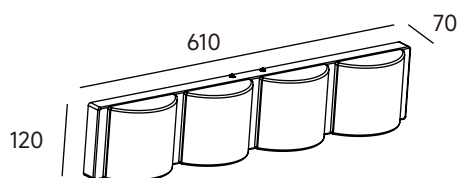

## Bricks

- Material : Satin brushed Stainless Steel, rustproof, ( Alabaster glass) Polycarbonate lamp shade.
- Voltage: 220~240V.
- Non Dimmable.

LED

RA>  
90

CODE	Watts	CCT	Lumen
5910	17W	 2700K	800 lm