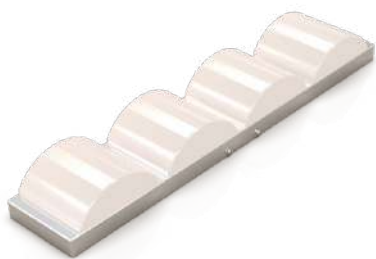

SV

## Bricks

- Material : Satin brushed Stainless Steel, rustproof, ( Alabaster glass) Polycarbonate lamp shade.
- Voltage: 220~240V.
- Non Dimmable.

LED

RA>  
90

CODE	Watts	CCT	Lumen
5910	17W	 2700K	800 lm