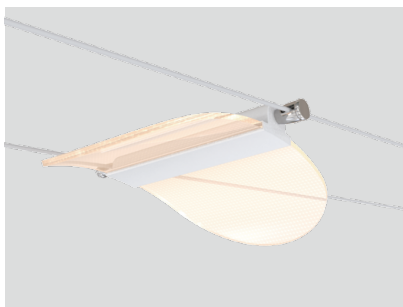

Butterfly

Model No	94147
Material	Aluminum with PMMA diffuser
CCT	2700 / 3000 / 4000K CCT selectable
Watts	8.5 / 8.5 / 8 W
Lumen	800 / 810 / 750 lm
Beam	120°
CRI	>90
Colour	
Control	ALL-in-ONE for non dim, triac dim and 0-10V dim