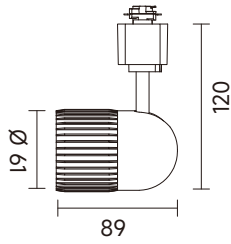

Light Source Replacment

- Re-new in COB LED with better lighting distribution ,Provides up-down lighting direction,IP65 design for outdoor usage.
- IP44 design with GU10 lamp holder.

WH BK SV

Bullet

TRIAC GU10 IP20