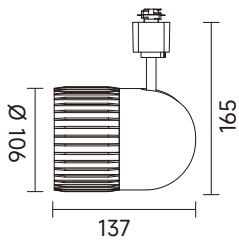

Light Source Replacment

- Re-new in COB LED with better lighting distribution ,Provides up-down lighting direction,IP65 design for outdoor usage.
- IP44 design with GU10 lamp holder.

WH BK SV

Bullet

TRIAC GU10 IP20

CODE

Watts

1611

50W

TRIAC E27 IP20

CODE

Watts

1631