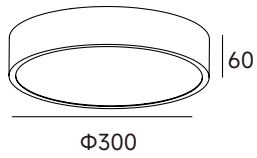

# Aerial

- Material: Metal housing, with polycarbonate diffuser, Designed in 300/400 two sizes for 20/30w, With ease of installation.
- Voltage: 220~240V.
- CCT Selectable / Non Dimmable.

LED

RA>  
90

CODE	Watts	CCT	Lumen
4W32023	20W	 3000K	1300 lm