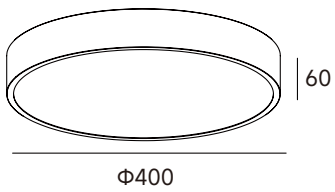

CODE	Watts	CCT	Lumen
4W32024	30W	3000K	1950 lm