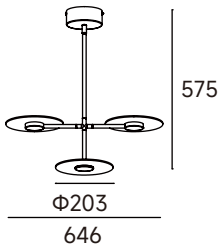

CODE	Watts	CCT	Lumen
3P38103	15W	WL 3000K	1200 lm

LED RA>90