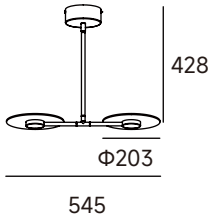

LED RA>90

CODE	Watts	CCT	Lumen
3P38102	10W	WL 3000K	800 lm

LED RA>90