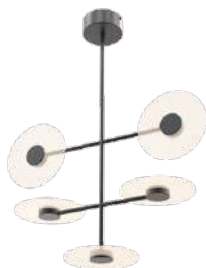

CODE	Watts	CCT	Lumen
3P38105	24W	WL 3000K	1800 lm