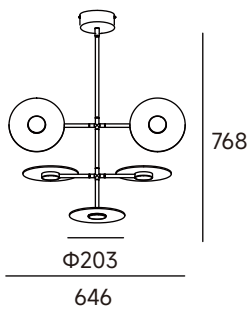

WH BK

# Libra

- Material : Aluminum die cast haed + PMMA diffuser Design each swing arm rotation in 355 degree horizontally, each head turnable in 355 degree vertically.
- Voltage: 220~240V.
- 0-10 Dimmable/Non Dimmable.

LED RA>90

CODE	Watts	CCT	Lumen
3P38102	10W	WL 3000K	800 lm

LED RA>90

CODE	Watts	CCT	Lumen
3P38103	15W	WL 3000K	1200 lm

LED RA>90

CODE	Watts	CCT	Lumen
3P38105	24W	WL 3000K	1800 lm