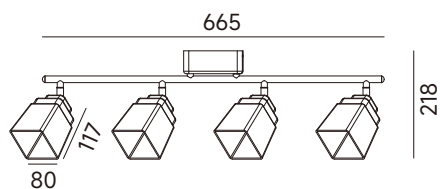

WH

**Caesar**

LED IP20 RA>90

CODE	Watts	CCT	Lumen
17208S4	22W	 2700K	1050 lm